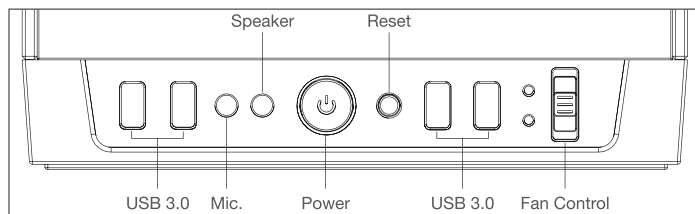

Front I/O

Specification Table

Specs	
Type	Midi-Tower
Color	Black
Cases Material	Steel / plastic / Tempered Glass
Supported Motherboard Form Factors	mini-ITX / Micro ATX/ ATX
Expansion	
External 5,25" Drive Bays	N/A
internal 3,5" Bays	2
internal 2,5" Bays	4 (6)
PCI-Extension-Slots	7
I/O Ports	
Front-Ports	2 x USB 3.0 2 x USB 2.0 HD-Audio in/out Fan Speed Control
Cooling System	
120 mm Fans	3x Front RGB (pre-installed) 3x Top (optional) 1 x rear black fan (pre-installed)
140 mm Fans	3x Front (optional) 2xTop (optional) 1 x rear (optional)
Physical Specs	
Dimensions	22,30 cm x 49 cm x 49 cm (W x H x D)
Weight	10,5 Kg