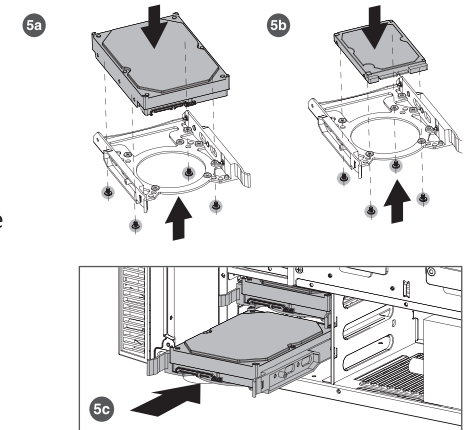

5. Install 3,5" HDD

5.1 Take out the 3.5" HDD tray from the cage.

5.2 Install the 3,5" drive onto the tool-less tray and secure with Screws Typ C (Figure 5a). A 2.5" SSD can also be installed on the tray and needs to be secured with Screws Typ B.

5.3 Insert the 3.5" tray back into the HDD_cage (Figure 5c).