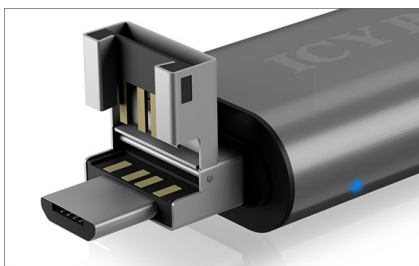

The plug in the plug

The well-known USB Type-A connector accommodates an additional USB micro B connector. A future-proof helper, which can be connected to current and already slightly older devices.

Logistical data

Packing unit: 100 pcs/carton
Total weight: 6.4 kg/carton
Gross weight (with packing): 0.06 kg
Net weight: 0.02 kg

Dimension/carton: 400x220x370 mm
Dimension (with packing): 100x85x25 mm
Dimension of article: 80x23x10 mm
Country of origin: China