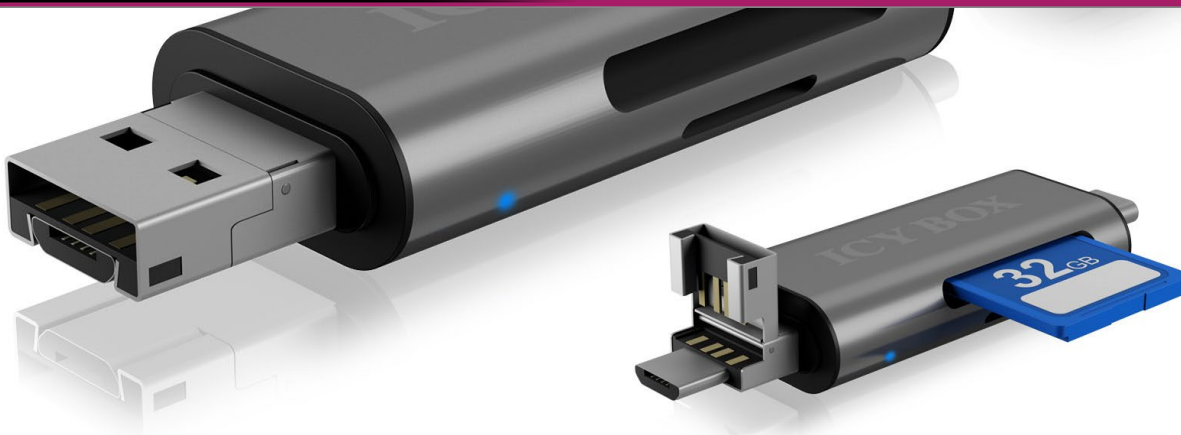

ICY BOX **IB-CR200-C** External card reader with multi-USB connector

The new standard

USB 3.0 Type-C™ ports have two distinct advantages over the existing forms. They are smaller and therefore ideal for thin laptops and mobile devices and it is no longer necessary to insert the connector in a particular orientation. It always fits and thus saves the user a lot of small annoyances when connecting devices.

Small all-rounder

The IB-CR 200-C is the optimal card reader on the go. It allows the transfer of your data to the usual SD and microSD card formats up to 128 GB.

The plug in the plug

The well-known USB Type-A connector accommodates an additional USB micro B connector. A future-proof helper, which can be connected to current and already slightly older devices.

Logistical data

Packing unit: 100 pcs/carton
Total weight: 6.4 kg/carton
Gross weight (with packing): 0.06 kg
Net weight: 0.02 kg

Dimension/carton: 400x220x370 mm
Dimension (with packing): 100x85x25 mm
Dimension of article: 80x23x10 mm
Country of origin: China