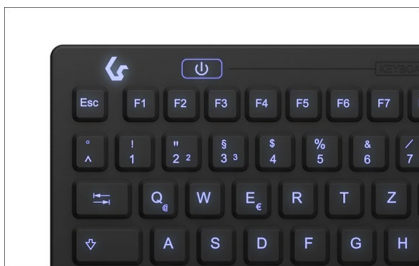

Packing content

1 x KSK-6031INEL, 1 x Manual

Writing under hygienic conditions

The KSK-6031 INEL is waterproof according to IP68 and can even be immersed in liquids. With the ON/OFF key, the keyboard can be switched off at any time for hygienic cleaning purposes without removing the cable from the host computer. The backlighting ensures excellent key recognition, even in darkened rooms.

Technical data

Model (black)	KSK-6031INEL-B
Model (white)	KSK-6031INEL-Wh
Article no. (black)	60885
Article no. (white)	60886
EAN code (black)	4250078172208
EAN code (white)	4250078172215
Brand	KeySonic
Colours	Black, White
Material	Silicone
Interface to host computer	USB 2.0 Type-A
Layout	GER
Key count	110
Switch travel	1,8 ± 0,5 mm

Pressure point	100 ± 10 g
Key technology	Carbon contacts with plastic pestle
Life expectancy	2 mio.
Operating temperature	Von -20°C bis +70°C
Storage temperature	Von -25°C bis +80°C
Length of cable	180 cm
LED	Num lock, Caps lock, Scroll lock
Backlight	Blue, ON/OFF switch, 5 brightness levels
Plug & Play	Yes
Degree of protection	IP68
Power supply	USB powered
Operating system	Windows®
System requirements	One free USB Type-A port

ICY BOX **KSK-6031 INEL**

Compact hygienic industry keyboard for Windows®

Brings light into the darkness

With the backlighting, adjustable in 5 levels and glowing in a pleasant blue, the keys are always clearly visible. The keyboard can therefore also be used excellently at darkened workplaces. Alternatively, the lighting can be switched off completely.