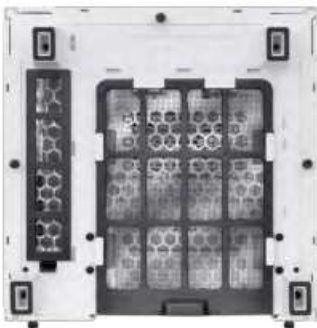

Thermaltake The Tower 100 Mini Tower

• The Cooling System – AIO Liquid Cooling (Optional)

A CPU Air Cooling System

- ① **Top(exhaust):** 120 x 120 x 25 mm Turbo fan (1000rpm, 16 dBA) x 1

B HDD Air Cooling System

- ① **Rear(exhaust):** 120 x 120 x 25 mm Turbo fan (1000rpm, 16 dBA) x 1

Thermaltake The Tower 100 Mini Tower

• Appearance – Snow version

Top view

Top view (Without Top Panel)

Left Side view

Front view

Right Side view

Bottom view

Rear view

Rear view (Without Side Panel)

Thermaltake The Tower 100 Mini Tower

• **Unique Design – Snow version**

Panoramic view

Side panels with
dust filters

Maximum VGA
length: 330mm

Thermaltake The Tower 100 Mini Tower

• Structure (External) – Snow version

USB 3.2 Gen 2 (Type C) x 1
USB 3.0 x 2

Easy-to remove
Slide out Design
Side panels

Mini Tower but support
ATX PSU

Thermaltake The Tower 100 Mini Tower