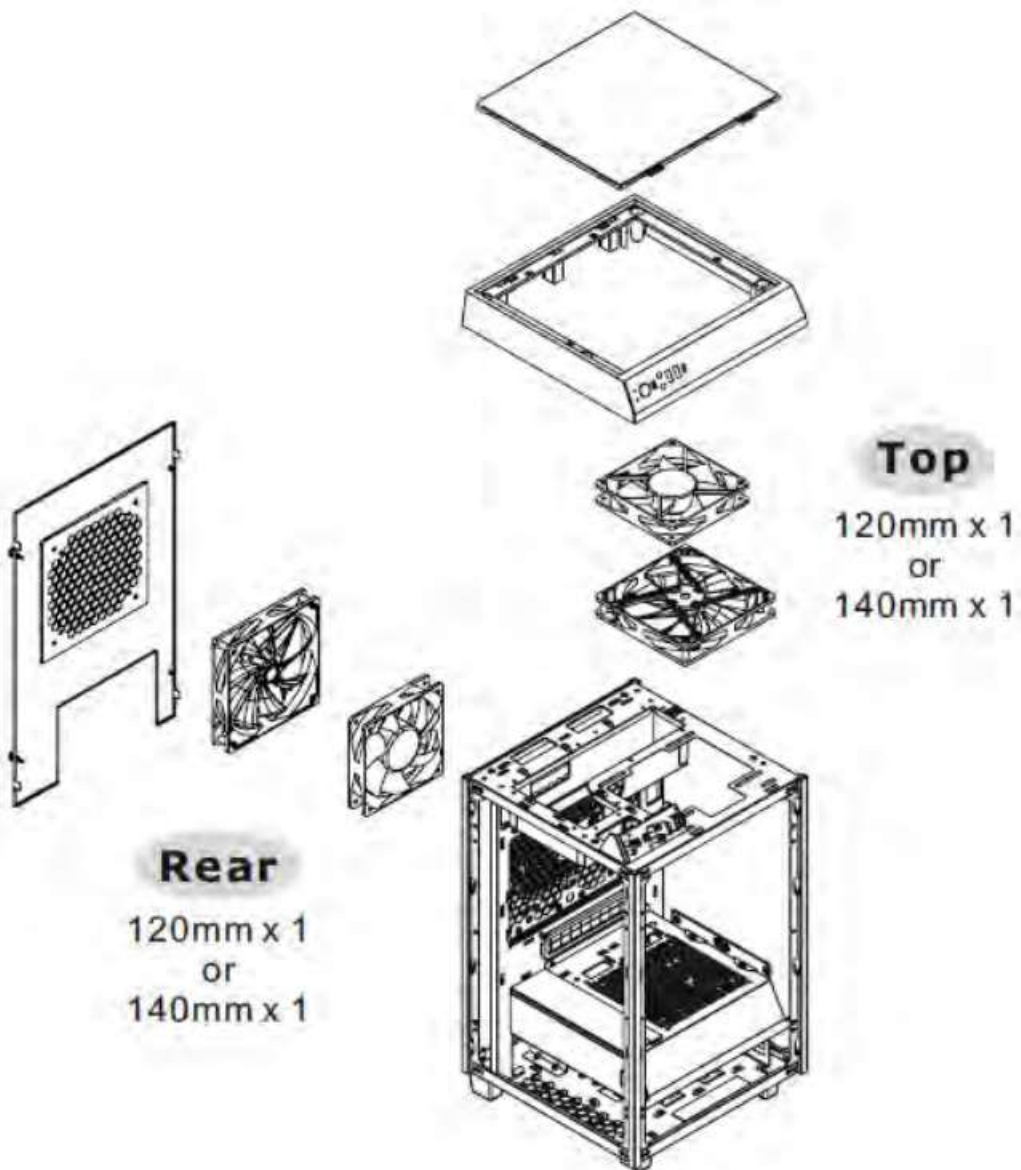

Thermaltake The Tower 100 Mini Tower

• Compatibility List

Fan Compatibility List		
	120 mm	140 mm
Top	●	●
Rear	●	●