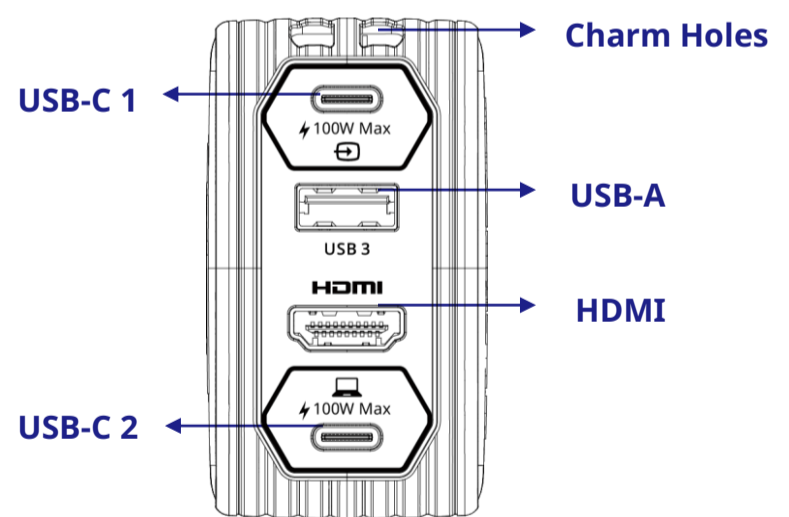

- 100W Wall Charger
- HDMI 4K60 Output
- USB-C 1080p60 Capture
- USB-A 3.0 Docking Station

Specifications :

- **Power:**

AC Pin: US

Input: AC 100-240V~50/60Hz

- **Output:**

USB-C1/C2: 5V/3A, 9V/3A, 12V/3A, 15V/3A,
20V/4.5A, 20V/5A

USB-A: 5V/1A

Fast Charging Protocol: PD 3.0

Overload Protection: Short Circuit, Over Current,
Over Voltage, Over Temperature

- **Interfaces:**

- 1 x HDMI 2.0
- 2 x USB-C 3.0
- 1 x USB-A 3.0

- **Dimension (W x D x H):** 66 x 36.6 x 62 mm (2.60 x 1.44 x 2.44 in.)

- **Video & Audio:**

Max. Pass-Through Resolution: 4K60

Max. Capture Resolution: 1080p60

Video Format: YUV422, MJPEG

Audio Output: Stereo

- **Power Allocation:**

	1 Port			2 Ports			3 Ports
USB-C 1	100W	--	--	45W	90W	--	45W
USB-C 2	--	100W	--	45W	--	90W	45W
USB-A	--	--	5W	--	5W	5W	5W

What's in the box :

- GC313 Pro
- USB Type-C to Type-C Cable
- Changeable AC Plug (EU & UK)
- Quick Start Guide

- Specifications are subject to change without prior notice.
- Please visit the AVerMedia official website at www.avermedia.com for the latest information.