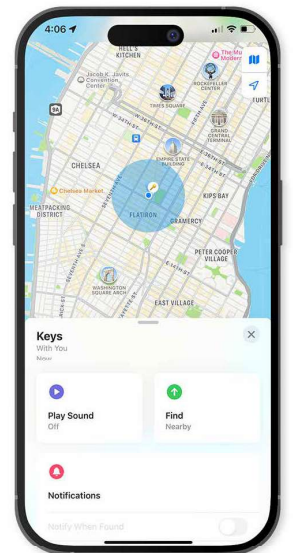

MiTag Plus SkiFinder – Item no. 463541

For iOS - Compatible with all Apple devices* and the „Find My“ network.

Technical data

Power supply: CR2032 button battery

Requirement: iOS 14.5 and higher

Operating voltage: 2.6 V~3.6 V

Transmission distance: 40 - 50 m (open environment)

Dimension packaging

Packaging: 90 x 133 x 30 mm, 10 g

Scope of delivery

MiTag incl. battery, screw-on protective cover,

8 x screw, screwdriver, spare adhesive pad

Operating instructions, service card

Apple Find my is a registered trademark of Apple Inc.

Garantieerklärung

Die ultron AG als Hersteller gewährt dem Kunden eine eingeschränkte Garantie von 12 Monaten. Alle eingetragenen Warenzeichen sind Eigentum der jeweiligen Inhaber. Änderungen der technischen Daten sind ohne Vorankündigung möglich. © ultron AG

Warranty Statement

ultron AG as manufacturer grants a 12 months limited warranty to the customer. All registered trademarks are the property of their respective owners. Specifications are subject to change without notice. ©ultron AG

Imported by

ultron AG

Robert-Koch-Str. 7-17, 52499 Baesweiler, Germany, www.ultron.de

MADE IN CHINA