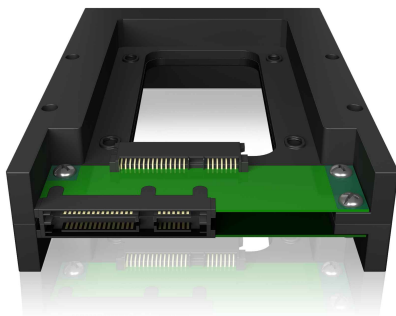

ICY BOX IB-2538StS 2.5" to 3.5" HDD/SSD Converter

Key features

- Converts a 2.5" SATA HDD or SSD to a 3.5" SATA HDD
- Enables the use of a high speed 2.5" SSD in a 3.5" case
- Supports SATA III up to 6 Gbit/s
- Recessed brass threads for fastening
- Supports Hot Swap

The small one becomes the big one

With the IB-2538StS a 2.5" SATA HDD or an SSD fits into a bay or an enclosure for a bigger 3.5" HDD. Thanks to the brass threads, the converter can be securely mounted in the housing.

Rear view

Technical data

Model	IB-2538StS
Article No.	60077
EAN code	4250078164104
Brand	ICY BOX
Article text	2.5" to 3.5" HDD/SSD Converter
Colour	Black
Material	Plastic
SSD/HDD size	1x 2.5" SATA
HDD height	5 - 15 mm
HDD capacity	Unlimited
Hot Swap	Yes
Transfer rate	SATA III up to 6 Gbit/s
Operating system	OS independent

Packing content: 1x IB-2538StS, 1x screw set, 1x manual

Logistical data

Packing unit:	40 pcs./carton	Dimension / carton:	500x320x300 mm
Total weight:	8.0 kg/carton	Dimension (incl. packing):	200x150x45 mm
Gross weight (inc. packing):	0.201 kg	Dimension from article:	145x100x15 mm
Net weight:	0.067 kg	Country of origin:	China