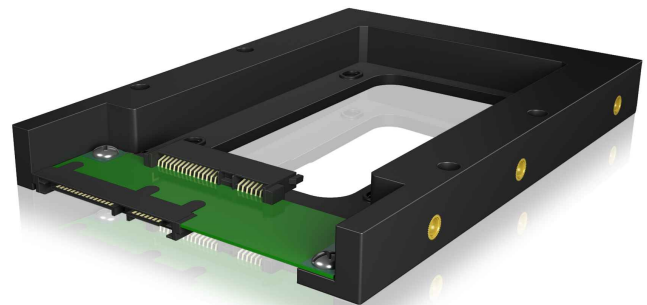

ICY BOX IB-2538StS 2.5" to 3.5" HDD/SSD Converter

Key features

- Converts a 2.5" SATA HDD or SSD to a 3.5" SATA HDD
- Enables the use of a high speed 2.5" SSD in a 3.5" case
- Supports SATA III up to 6 Gbit/s
- Recessed brass threads for fastening
- Supports Hot Swap

The small one becomes the big one

With the IB-2538StS a 2.5" SATA HDD or an SSD fits into a bay or an enclosure for a bigger 3.5" HDD. Thanks to the brass threads, the converter can be securely mounted in the housing.

Rear view

Technical data

Model	IB-2538StS
Article No.	60077
EAN code	4250078164104
Brand	ICY BOX
Article text	2.5" to 3.5" HDD/SSD Converter
Colour	Black
Material	Plastic
SSD/HDD size	1x 2.5" SATA
HDD height	5 - 15 mm
HDD capacity	Unlimited
Hot Swap	Yes
Transfer rate	SATA III up to 6 Gbit/s
Operating system	OS independent

Packing content: 1x IB-2538StS, 1x screw set, 1x manual

Logistical data

Packing unit:	40 pcs./carton	Dimension / carton:	500x320x300 mm
Total weight:	8.0 kg/carton	Dimension (incl. packing):	200x150x45 mm
Gross weight (inc. packing):	0.201 kg	Dimension from article:	145x100x15 mm
Net weight:	0.067 kg	Country of origin:	China