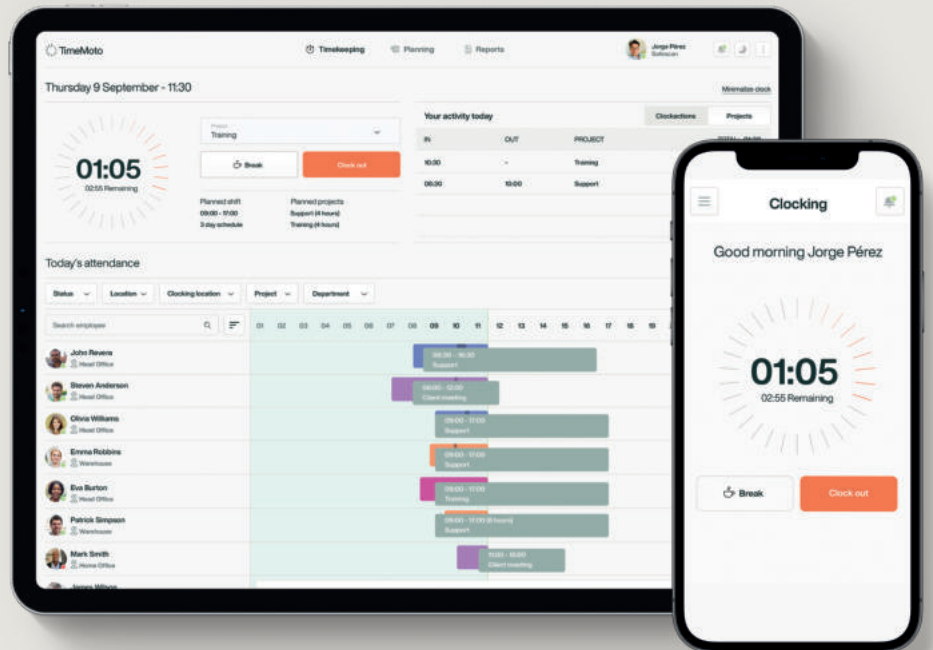

RF-110

RF—110 RFID Key fobs
RFID

Combine with our Time Clocks
Works smoothly with all our Time
Clocks. Whether you have the
TM— 616 or TM—838 SC.

Compact.
Fits easily on your keychain.
Never lose it.

Whether you're adding new employees or replacing lost or damaged Key fobs, these lightweight Key fobs are designed to work flawlessly with all TimeMoto Time Clocks. Keep a spare set on hand and you'll always be prepared.

Punch in. Punch out. It's that simple.

TimeMoto RF — 110

Set of 25 key fobs
RFID proximity key fob 125 kHz
Compact size, fits easily on your keychain
Reading distance up to 7 cm
Dimensions: 4 x 1.9 cm

Combine with TimeMoto Cloud

All Time Clocks include a 30-day Plus Plan trial.
Experience every feature before choosing the plan that best fits your needs.

RF—110

Brand TimeMoto

Model RF—110

Article 125-0604

EAN 8717496336439

Technical specifications