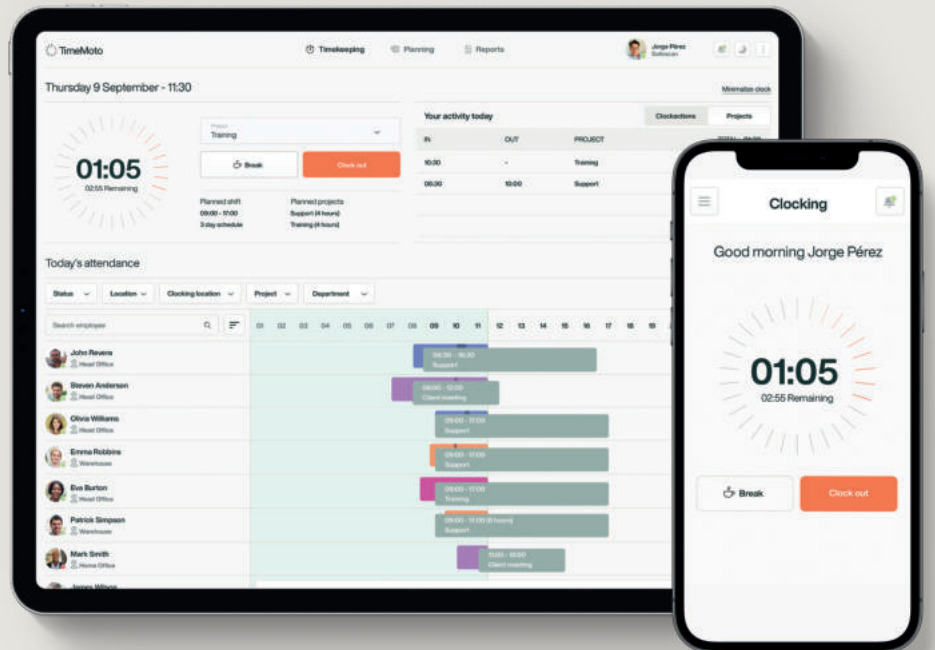

RF—100

RF—100 RFID Badges
RFID

Combine with our Time Clocks
Works smoothly with all our Time
Clocks. Whether you have the
TM—616 or TM—838 SC.

Credit card sized .
Compact.
Fits easily in your wallet,
or on your lanyard.

Set of 25 RFID Badges. Whether you're adding new employees or replacing lost or damaged badges, these credit card sized badges are designed to work flawlessly with all TimeMoto Time Clocks. Keep a spare set on hand and you'll always be prepared.

Punch in. Punch out. That's all.

TimeMoto RF—100

Set of 25 badges
RFID proximity badge 125kHz
Credit card size, fits easily in your wallet
Reading distance up to 7 cm
Dimensions: 8.5 x 5.4 cm

Combine with TimeMoto Cloud

All Time Clocks include a 30-day Plus Plan trial.
Experience every feature before choosing the plan that best fits your needs.

RF—100

Brand TimeMoto

Model RF—100

Article 125—0603

EAN 8717496336408

Technical specifications