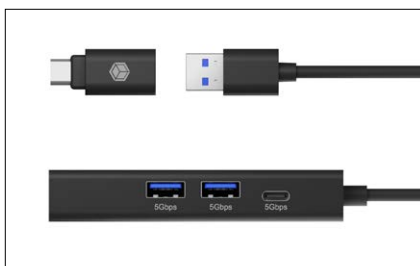

ICY BOX IB-HUB1439-LAN

USB 3.2 Gen 1 hub & Gigabit LAN adapter

Key features

- 4-in-1 adapter - USB 3.2 Gen 1 to Gigabit LAN and 3x USB 3.2 Gen 1
- 2x USB Type-A, 1x USB Type-C®, 1 x RJ45 Gigabit Ethernet LAN
- Supports USB-A and USB-C host connection via included adapter
- Data transfer rates of up to 5 Gbit/s (USB) and 1 Gbit/s (LAN)
- Supports Wake-on-LAN and Wake-on-WAN function
- Supports IEEE 1588, 802.1as, 802.3x, 802.3, 802.3u, 802.1P, 802.1Q, 802.3az-2010 (EEE)
- High-grade aluminium enclosure
- Supports Windows®, Chrome OS™ and macOS® with Plug & Play

Interfaces

2x USB 3.2 Gen 1 Type-A
1x USB 3.2 Gen 1 Type-C®
1x Gigabit LAN RJ45

Plug & Play

Yes

Power supply

USB powered

Operating system

Windows®, macOS®, Chrome OS™

System requirements

One free USB 3.2 Gen 1 Type-A or Type-C® port on your host computer

ICY BOX **IB-HUB1439-LAN** USB 3.2 Gen 1 hub & Gigabit LAN adapter

Suitable for your computer

The small adapter helps in the office, at home or on the road when additional USB ports are needed or you depend on stable Internet access via LAN. Data transfer rates of up to 5 Gbit/s via USB 3.2 Gen 1 and network connection via Gigabit LAN are available.

Simple - chic

Functionally designed, simple and chic, the adapter is packaged in a high-quality aluminium case. In black, it fits seamlessly into mainstream IT environments. With the included USB adapter, it is just as suitable for host computers with USB-A as with USB-C port.