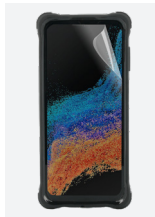

REINFORCED PROTECTIVE CASE FOR GALAXY XCOVER PRO 6 Ref. 054015

AIRCELL SYSTEM

4 air pockets to absorb chocs. Tested to **500 drops from 1.2m**

RESPONSIVES BUTTONS

High **tactile reactivity**

ADVANCED RAISED EDGES

REINFORCED PROTECTIVE CASE

Weight: 38 g | Dimensions : 87 x 175 x 14 mm

OPTIONAL ACCESSORIES

Shoulder strap & belt

Holster

Wearable armband

Screen protector

Stylus

Mount

SPÉCIFICATIONS

Ref	Product	EAN Code	Packed product weight	Packed product dimensions	SPCB qty	PCB qty
054015	PROTECH - Case for Galaxy XCover 6 Pro - Soft bag	3700992527734	41 g	130 x 240 x 14	10	40
001048	Basic Shoulder Strap with 4 soft rings	3700992511733	30 g	40 x 155 x 30	-	300
001078	Belt in webbing 40mm with plastic clip buckle - polybag	3700992524047				
001255	Belt 50mm	3760080659242	146 g	230 x 80 x 60	5	50
031008	Holster Basic S + Belt	3700992512525	115 g	105 x 170 x 30	5	10
031001	Holster S + Belt	3700992500461	90 g	90 x 160 x 35	10	50
036271	Screen Protector Anti-Shock IK06 - Clear for Galaxy XCover 6 Pro 6.6"	3700992527512	18 g	184 x 89 x 5	20	40
001030	Pack of 10 Black retractable capacitive stylus + spiral cord	3700992502168	58 g	205 x 40 x 50	-	25
030004	Universal Wrist Mount/Armband 5-7" HHD	3700992512297	116 g	195 x 170 x 42	-	50
001080	Pack of 10 Adhesive Stylus Holder - Black + retractable capacitive stylus + spiral cord	3700992524429	98 g	1925 x 38 x 34	-	25
on demand	Wrist mount.	Several models available		Customizable		
on demand	Mount (with suction, clamp, magnetic...).	Several models available		Customizable		