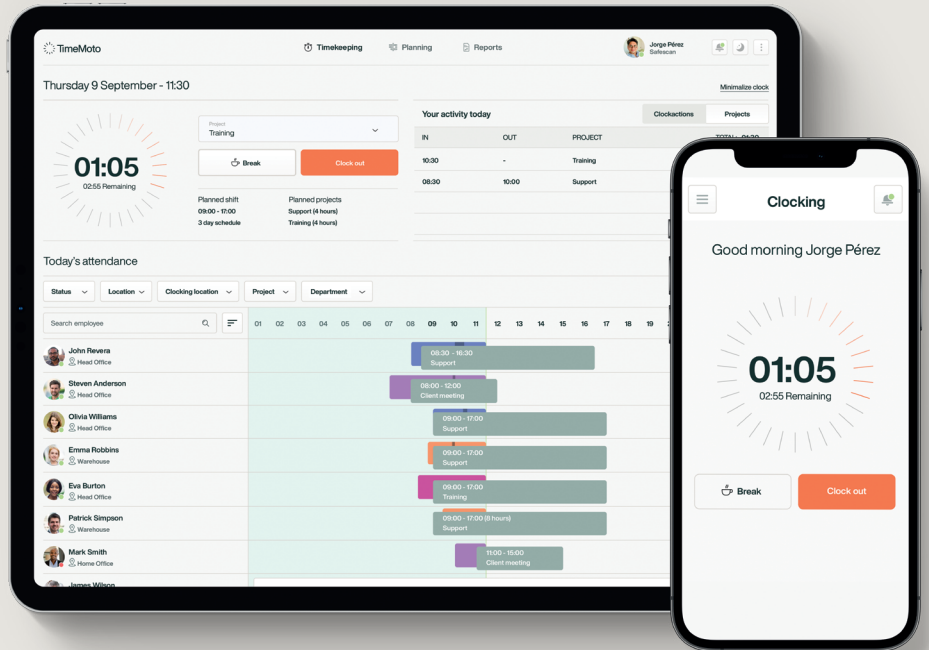

Power Adapter

TimeMoto Power adapter

For our Time Clocks

Works smoothly with all our Time Clocks. Whether you have the TM—616 or TM—838 SC.

Plug and play.
Suitable plug change for EU,
UK, and US.

Whether you want a spare or are replacing a lost or damaged power adapter, this power adapter is compatible with all our Time Clocks. There is a plug change for everyone. EU, UK, and US are all included.

Always be prepared.

TimeMoto Power Adapter

Universal 12V / 1 A power adapter
Includes EU, UK, and US plugs
Suitable for all TimeMoto Time Clocks

Combine with TimeMoto Cloud

All Time Clocks include a 30-day Plus Plan trial.
Experience every feature before choosing the plan that best fits your needs.