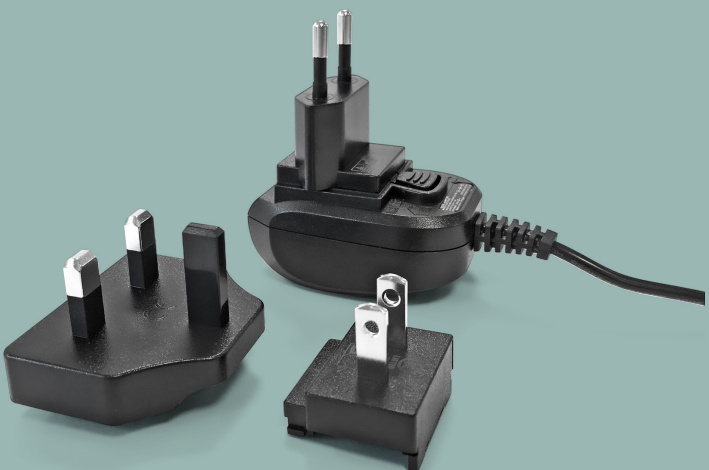

Power Adapter

TimeMoto Power adapter

For our Time Clocks

Works smoothly with all our Time Clocks. Whether you have the TM—616 or TM—838 SC.

Plug and play.
Suitable plug change for EU,
UK, and US.

Whether you want a spare or are replacing a lost or damaged power adapter, this power adapter is compatible with all our Time Clocks. There is a plug change for everyone. EU, UK, and US are all included.

Always be prepared.

TimeMoto Power Adapter

Universal 12V / 1 A power adapter
Includes EU, UK, and US plugs
Suitable for all TimeMoto Time Clocks

Combine with TimeMoto Cloud

All Time Clocks include a 30-day Plus Plan trial.
Experience every feature before choosing the plan that best fits your needs.

TimeMoto Power Adapter

Brand	TimeMoto
Model	Power adapter
Article	125-0617
UPC	888338336653
Technical specifications	Universal 12V / 1 A power adapter Includes EU, UK, and US plugs
Compatible	Suitable for all TimeMoto Time Clocks
