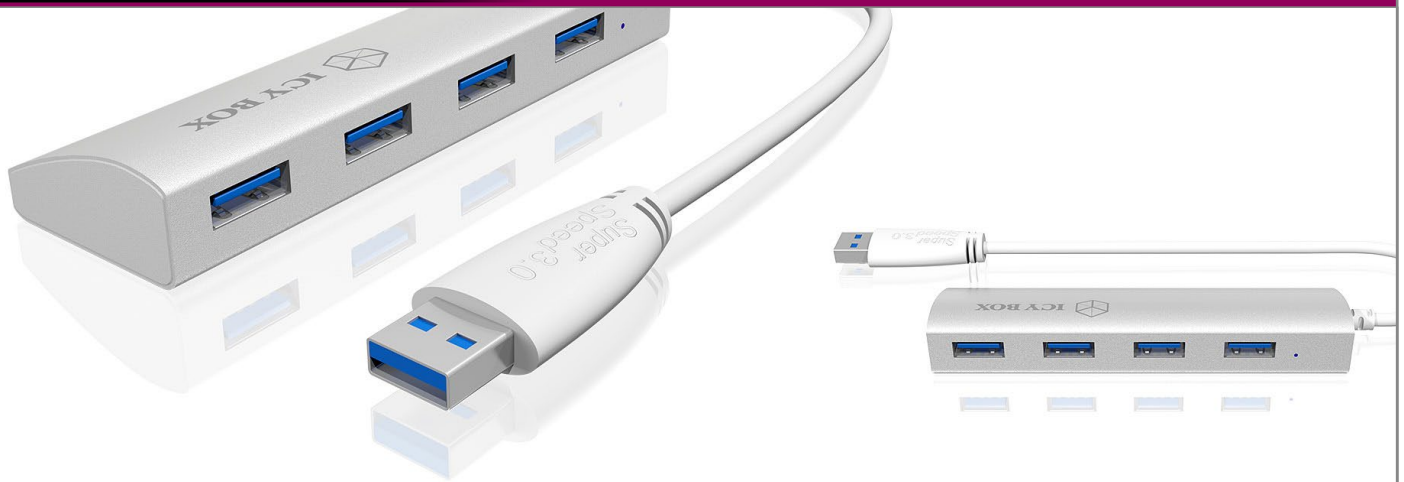

ICY BOX IB-AC6401 4 Port USB 3.0 Hub

Four times more - than before!

This stylish aluminum hub turns a USB 3.0 port into a 4 lane highway - USB devices or even an external hard drive can be easily connected. An additional connection for a 5 V power supply allows the use of any amount of power hungry devices (power adapter not included).

Well-known and still new

Like all our hubs the IB-6401 has the Plug & Play and Hot Swap ability. These enable the driver-free installation of the device and the rapid replacement of the devices during operation.

One of the highlights - fast and light

The USB 3.0 Super Speed port allows for a data transfer rate of up to 5 Gbit/s. The LED gives you information about the status of the hub and therefore whether it gets enough power.

Logistical data

Packing unit: 30 pcs./carton
Total weight: 6.2 kg/carton
Gross weight: (with packing): 0.182 kg
Net weight: 0.070 kg

Dimension/carton: 435x320x215 mm
Dimension (with packing): 200x100x35 mm
Dimension of article: 110x35x17 mm
Country of origin: China