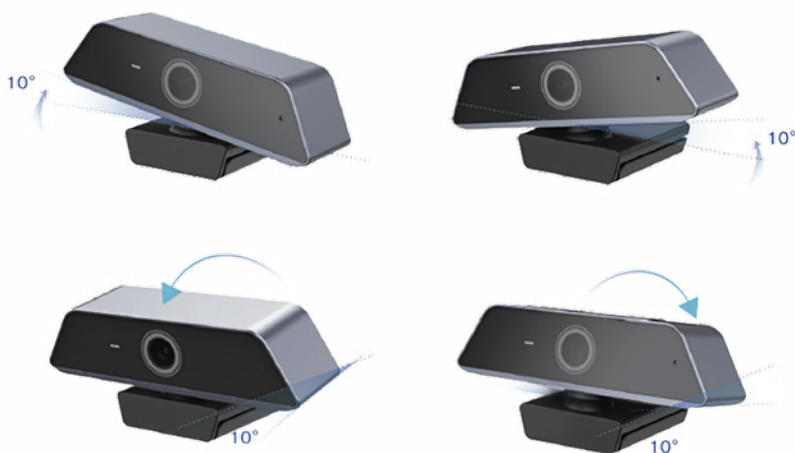

# IKCA4K

4K CAMERA IJKOA

**HIGH-QUALITY IMAGE QUALITY**  
**HIGH BRIGHTNESS**  
**COMFORTABLE VIEWING ANGLE**

4K UHD resolution (3840 × 2160 p)

Sensor SONY 13 MP

2D & 3D DNR algorithm  
(Digital Noise Cancellation,  
Image Noise Reduction)

Fast autofocus T-Lens technology  
for stable and fluid focusing

Viewing angle of 80°  
Horizontal rotation by 360° and  
adjustable pivot point by 10°

2-element microphone network and  
background noise reduction  
for clear and natural sound  
playback up to 4 meters

Easy connection by  
Standard USB Type-C connector

compatible with the usual video  
conferencing applications such as  
Zoom, Skype or Microsoft Teams.

Sensor	Sensor SONY 1/3.06" [13 MP]
Resolution	H.264[30fps] / MJ[25fps] : 3840*2160; 2560*1440; 1920*1080;1280*720; 1024*576; 960*540; 800*600; 640*480; 640*360; 480*270;352*288; 320*240 YUY2[30fps] : 640*480; 640*360; 480*270; 352*288; 320*240
Microphone	2 (0-4m)
White balance/exposure	Auto / Auto
Product dimensions	116 × 54.3 × 48 mm
Weight	155 g