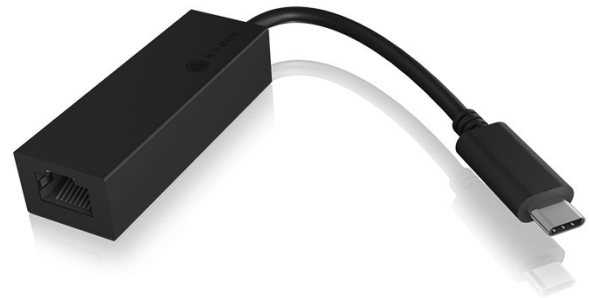

ICY BOX IB-LAN100-C3

USB 3.0 Type-C® to Gigabit Ethernet LAN adapter

Key features

- Type-C®/USB 3.0 to RJ-45 Ethernet port
- USB 3.0 to 10/100/1000 Mbit/s Gigabit Ethernet
- No drivers required
- Supports all USB 3.0 power saving models
- Supports Wake-on-LAN and Wake-on-WAN
- Supports Windows®, macOS®, Chrome

Packing content
IB-LAN100-C3, Manual

You want fast internet?

By using the Type-C® to Gigabit Ethernet adapter, the user has the possibility to easily connect his computer/notebook to a 10/100/1000 Mbit/s network via an existing Type-C® interface.

Technical data

Model	IB-LAN100-C3
Article no.	60826
EAN code	4250078171621
Brand	ICY BOX
Colour	Black
Material	ABS
Interface to host computer	USB 3.0 Type-C®

Transfer rate	10/100/1000 Mbps
Length of cable	85 mm (± 12 mm)
Plug & Play	Yes
Chipset	Realtek RTL8153
Operating system	Windows®, macOS®, Chrome
System requirements	One free USB Type-C® data port on your host computer

ICY BOX **IB-LAN100-C3** USB 3.0 Type-C® to Gigabit Ethernet LAN adapter

The new standard

USB 3.0 Type-C® connectors have two decisive advantages over the conventional forms: They are smaller and therefore made for slim notebooks and mobile devices, and it is no longer necessary to insert the plug in a certain orientation. It fits in any way, you don't even have to look at it.