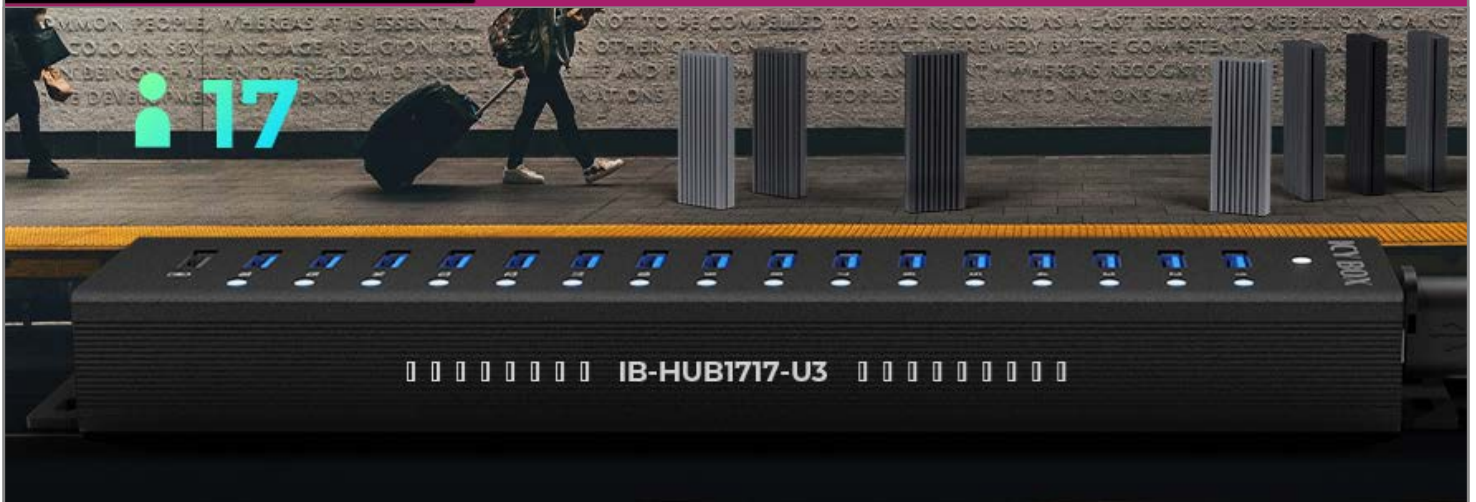

ICY BOX IB-HUB1717-U3

17-port USB 3.2 Gen 1 hub

Key features

- Maximum connectivity – With 17 USB ports, you can connect all your devices simultaneously
- High data transfer rates – USB 3.2 Gen 1 provides a data transfer rate of up to 5 Gbit/s for each port
- Stylish and functional design – Made from high quality aluminium with two mounting brackets for secure operation, anywhere
- Powerful power adapter – The 96 watts power adapter provides sufficient power for all connected devices
- Universal charging port – The USB Type-A charging port enables quick and easy charging of smartphones, tablets and other USB-compatible devices
- Plug & Play – The USB hub can be put into operation quickly and easily: simply plug it in and start working
- High compatibility – The USB hub is compatible with Windows®, macOS® and Chrome OS™

Packing content

1x IB-HUB1717-U3, 1x USB cable, 1x Power supply, 1x Manual

Technical data

Model	IB-HUB1717-U3	Transfer rate	Up to 5 Gbit/s
Article no.	60994	UASP support	Yes
EAN code	4250078173281	Plug & Play	Yes
Colour	Black	ON/OFF button	Yes
Material	Aluminium	LED	Power and access
Interface to host computer	USB 3.2 Gen 1 Type-A	Power supply	12 V@8 A (96 W) power supply
Interface	16x USB 3.2 Gen 1 Type-A	DC-Plug dimensions	5.5 x 2.1 x 12 mm (Ø outside x Ø inside x length)
Additional interface	1x USB Type-A BC 1.2 - 7.5 W	Operating system	Windows®, macOS®, Chrome OS™
		System requirements	One free USB 3.2 Gen 1 Type-A port One free 230 V EU socket

ICY BOX **IB-HUB1717-U3** 17-port USB 3.2 Gen 1 hub

Fast connections under all conditions

The IB-HUB1717-U3 is equipped with 16 high-performance USB 3.2 Gen 1 ports, each with a data transfer rate of up to 5 Gbit/s, enabling synchronous connection to multiple USB devices, especially in industrial environments.