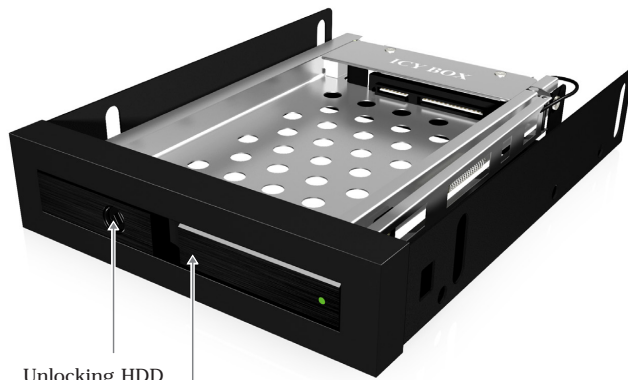

IB-2217StS Mobile Rack for 2.5" SATA HDD or SSD

Key Features

- Aluminium front door with key lock
- Stable metal frame
- Fast HDD installation and exchange without tray
- 2.5" SATA HDD or SSD (9.5 mm height) in a 3.5" bay
- Supports SATA III 6 Gbit/s
- Supports Hot Swap

Boot Faster

If you don't like the slow start of your PC from an HDD you might prefer the jump start from an SSD. ICY BOX IB-2217 is the right mobile rack for your SSD (or a 2.5" HDD).

Technical data

Model	IB-2217StS	Hot Swap	Yes
Article No.	20917	Plug & Play	No
EAN code	4250078189626	Host connection	SATA Power Connector 15Pin SATA Data Connector 7Pin
Brand	ICY BOX	Transfer rate	Up to 6 Gbit/s
Article text	2.5" SATA HDD or SSD in 1x 3.5" bay	Operating system	OS independent
Colour	Black	LED	Power/HDD Access
Material	Stainless Steel / Plastic / Aluminum	Lock	Yes
HDD size	2.5"	Power switch	No
HDD height	Up to 9.5 mm	Fan	No
HDD interface	1x SATA I/II/III	Power connector	15 pin SATA power connector
HDD capacity	No limit		
Required space	1x 3.5"		

Front view

Unlocking HDD
Key lock for HDD

Rear view

SATA power connector
LED connector

SATA data connector

Verpackungsinhalt: 1x IB-2217StS, 1x SATA cable, 1x power and LED cable, 4x screw, 1x HDD protection film, 1x manual, 2x keys