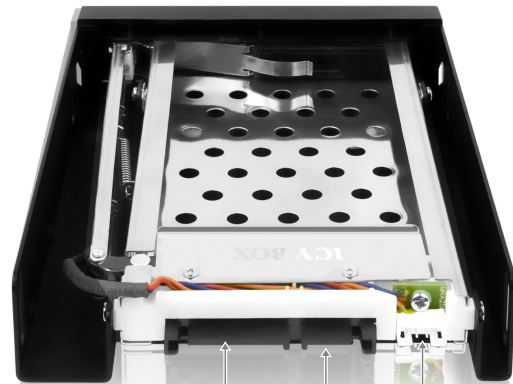

IB-2217StS Mobile Rack for 2.5" SATA HDD or SSD

Key Features

- Aluminium front door with key lock
- Stable metal frame
- Fast HDD installation and exchange without tray
- 2.5" SATA HDD or SSD (9.5 mm height) in a 3.5" bay
- Supports SATA III 6 Gbit/s
- Supports Hot Swap

Boot Faster

If you don't like the slow start of your PC from an HDD you might prefer the jump start from an SSD. ICY BOX IB-2217 is the right mobile rack for your SSD (or a 2.5" HDD).

Technical data

Model	IB-2217StS	Hot Swap	Yes
Article No.	20917	Plug & Play	No
EAN code	4250078189626	Host connection	SATA Power Connector 15Pin SATA Data Connector 7Pin
Brand	ICY BOX	Transfer rate	Up to 6 Gbit/s
Article text	2.5" SATA HDD or SSD in 1x 3.5" bay	Operating system	OS independent
Colour	Black	LED	Power/HDD Access
Material	Stainless Steel / Plastic / Aluminum	Lock	Yes
HDD size	2.5"	Power switch	No
HDD height	Up to 9.5 mm	Fan	No
HDD interface	1x SATA I/II/III	Power connector	15 pin SATA power connector
HDD capacity	No limit		
Required space	1x 3.5"		

Front view

Unlocking HDD
Key lock for HDD

Rear view

SATA power connector
LED connector

SATA data connector

Verpackungsinhalt: 1x IB-2217StS, 1x SATA cable, 1x power and LED cable, 4x screw, 1x HDD protection film, 1x manual, 2x keys